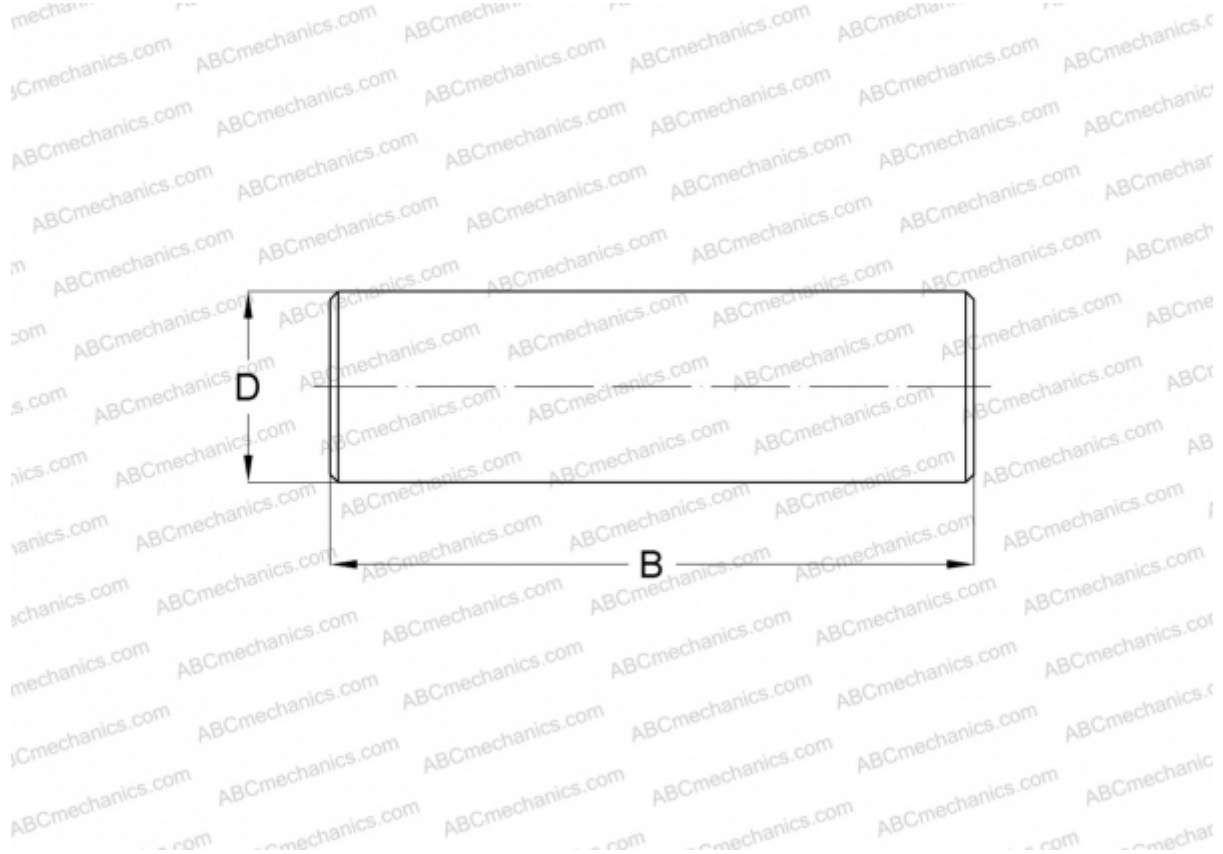

## RN-3.5x17.8 BF/G2 SKF

Needle rollers

TYPE: Rolling bearing parts and accessories, Rolling elements, Needle rollers, SKF production

### Technical specification

#### DIMENSIONS, MM

D	3,500
B	17,800

**WEIGHT, KG** 0,001

**MANUFACTURER** [SKF](#)