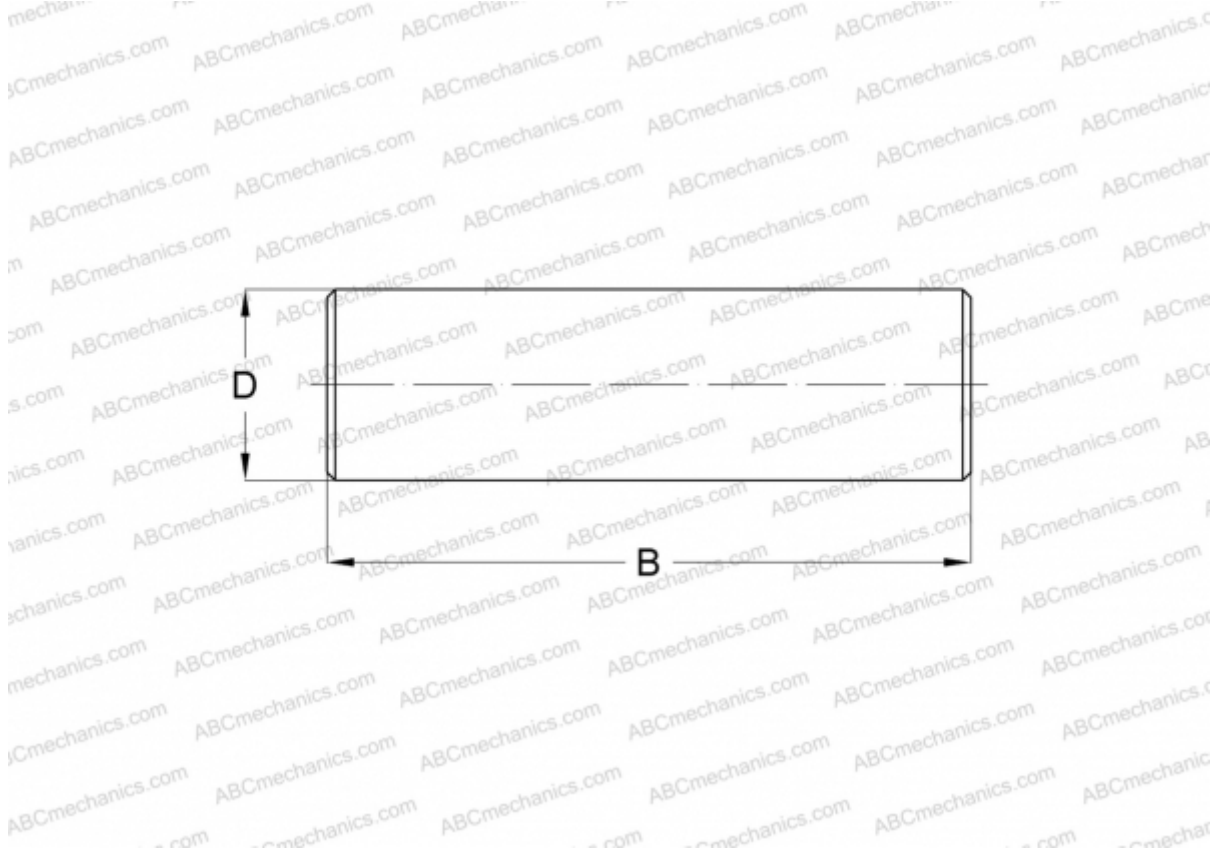

## RN-3.5x19.8 BF/G2 SKF

Needle rollers

TYPE: Rolling bearing parts and accessories, Rolling elements, Needle rollers, SKF production

### Technical specification

#### DIMENSIONS, MM

D	3,500
B	19,800

**WEIGHT, KG** 0,002

**MANUFACTURER** [SKF](#)