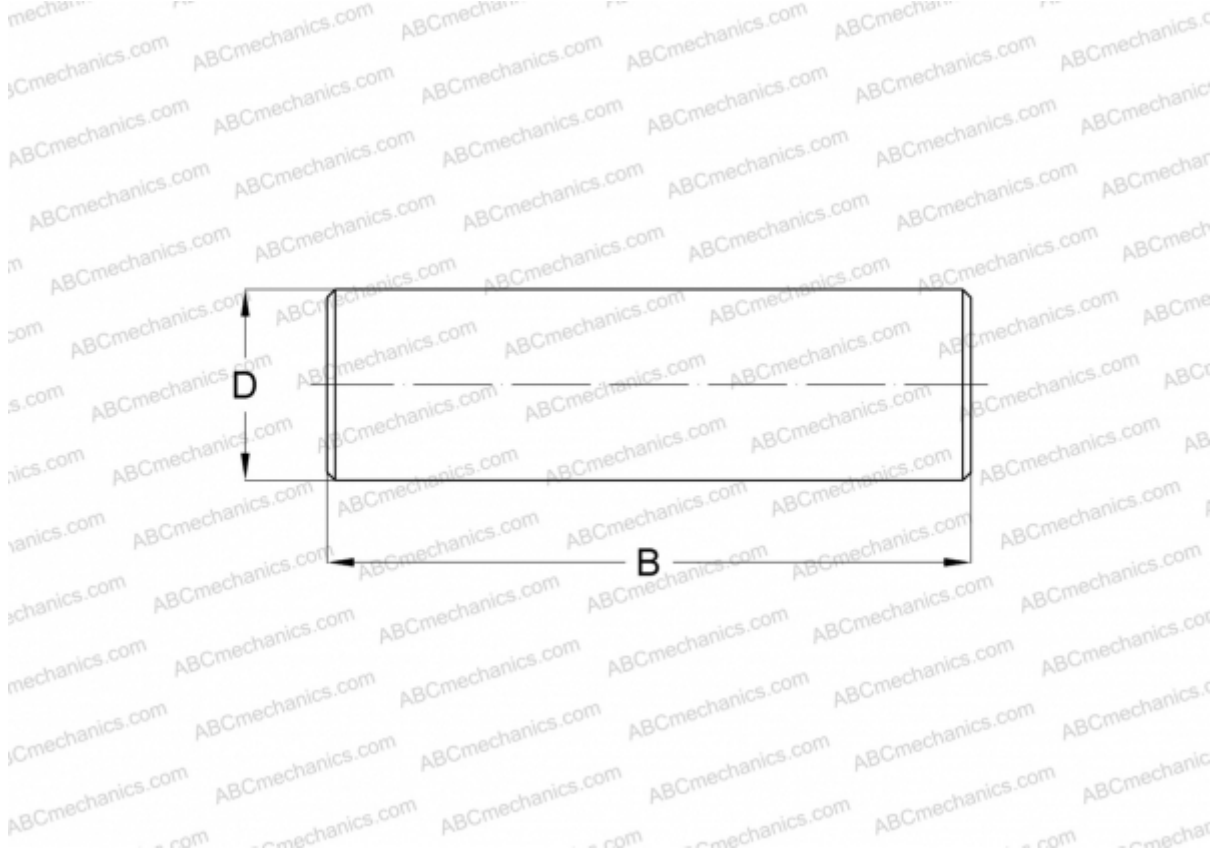

## RN-3.5x34.8 BF/G2 SKF

Needle rollers

TYPE: Rolling bearing parts and accessories, Rolling elements, Needle rollers, SKF production

### Technical specification

#### DIMENSIONS, MM

D	3,500
B	34,800

**WEIGHT, KG** 0,003

**MANUFACTURER** [SKF](#)