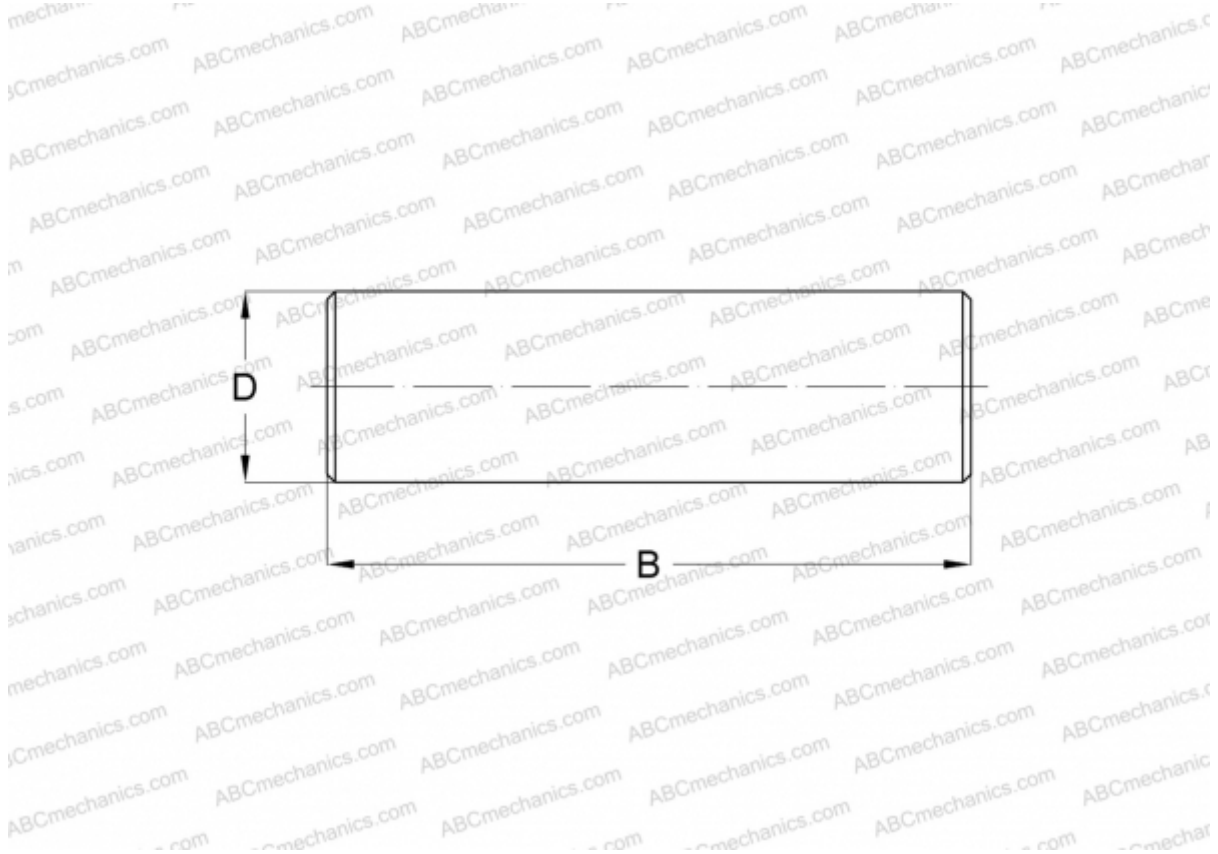

## RN-4x11.8 BF/G2 SKF

Needle rollers

TYPE: Rolling bearing parts and accessories, Rolling elements, Needle rollers, SKF production

### Technical specification

#### DIMENSIONS, MM

D	4,000
B	11,800

**WEIGHT, KG** 0,001

**MANUFACTURER** [SKF](#)