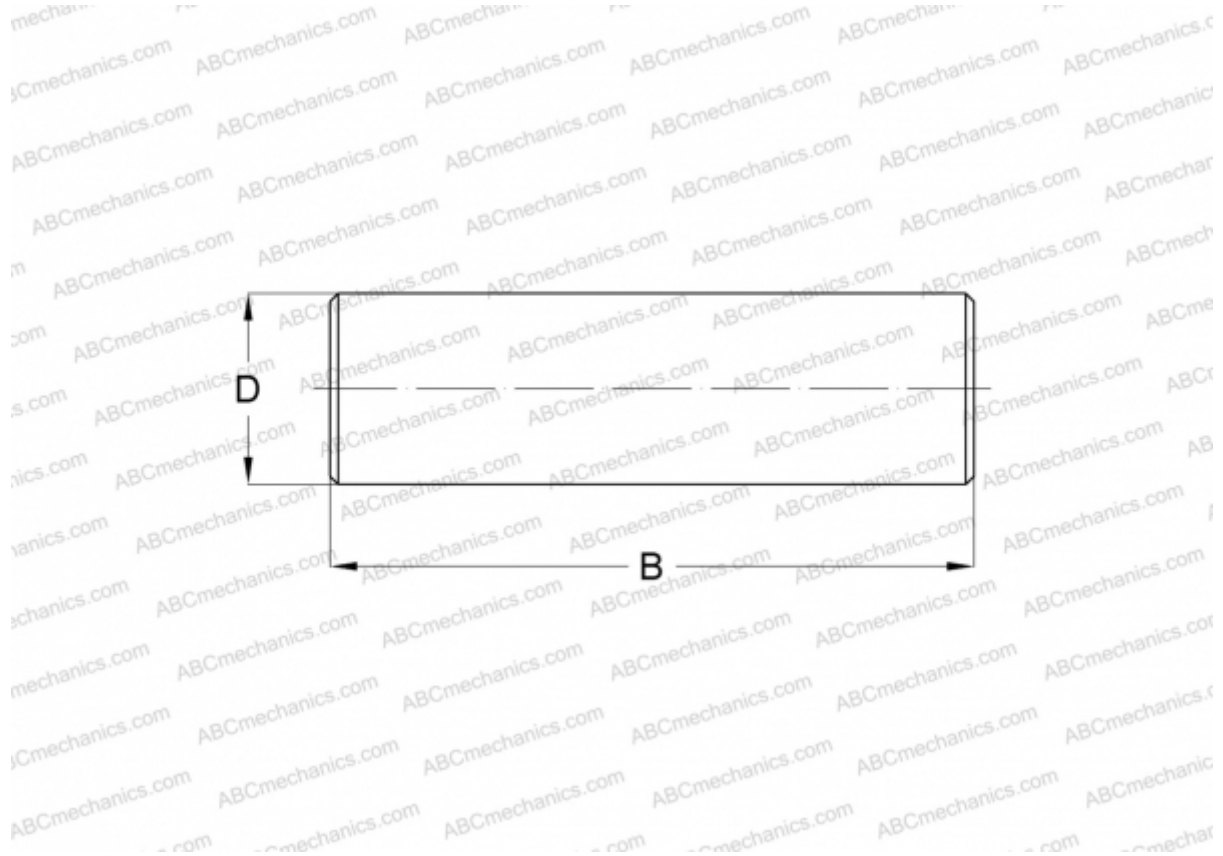

## RN-4x15.8 BF/G2 SKF

Needle rollers

TYPE: Rolling bearing parts and accessories, Rolling elements, Needle rollers, SKF production

### Technical specification

#### DIMENSIONS, MM

D	4,000
B	15,800

**WEIGHT, KG** 0,002

**MANUFACTURER** [SKF](#)