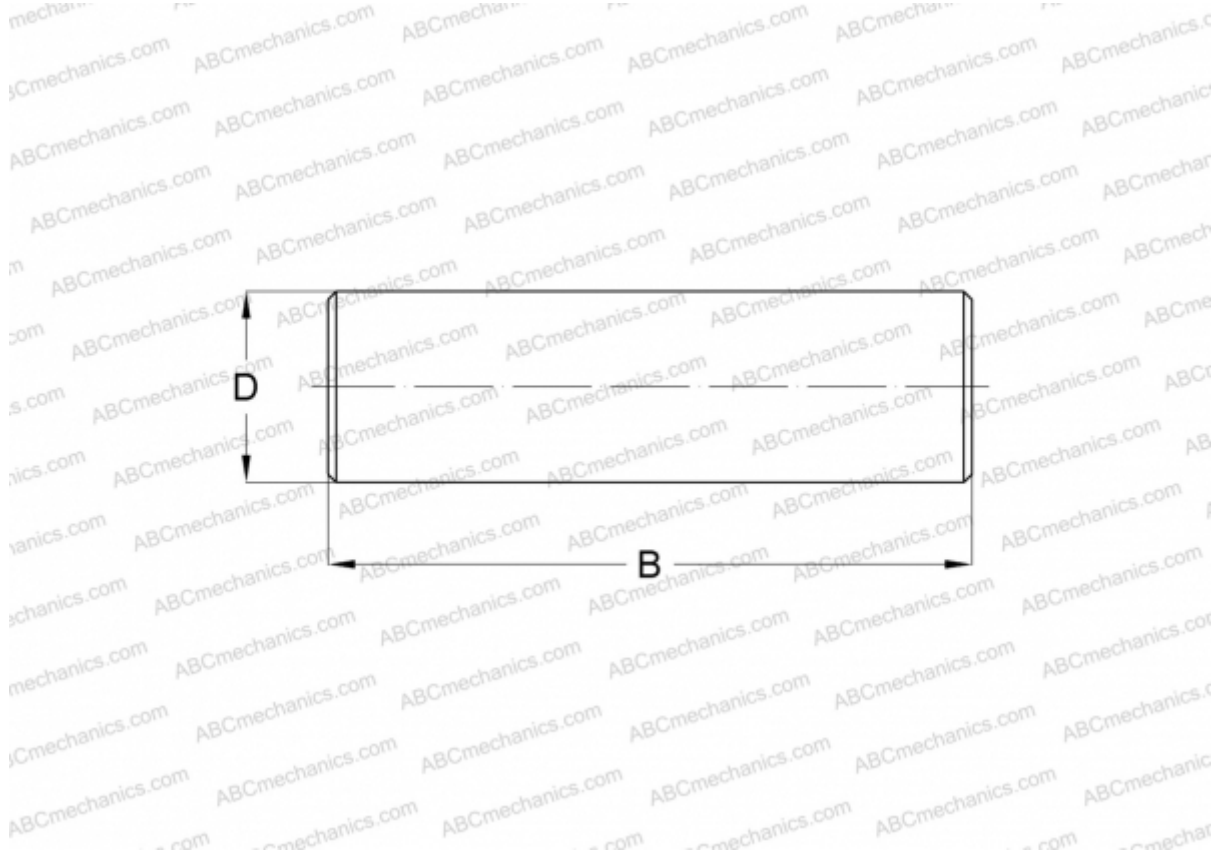

## RN-4x25.8 BF/G2 SKF

Needle rollers

TYPE: Rolling bearing parts and accessories, Rolling elements, Needle rollers, SKF production

### Technical specification

#### DIMENSIONS, MM

D	4,000
B	25,800

**WEIGHT, KG** 0,003

**MANUFACTURER** [SKF](#)