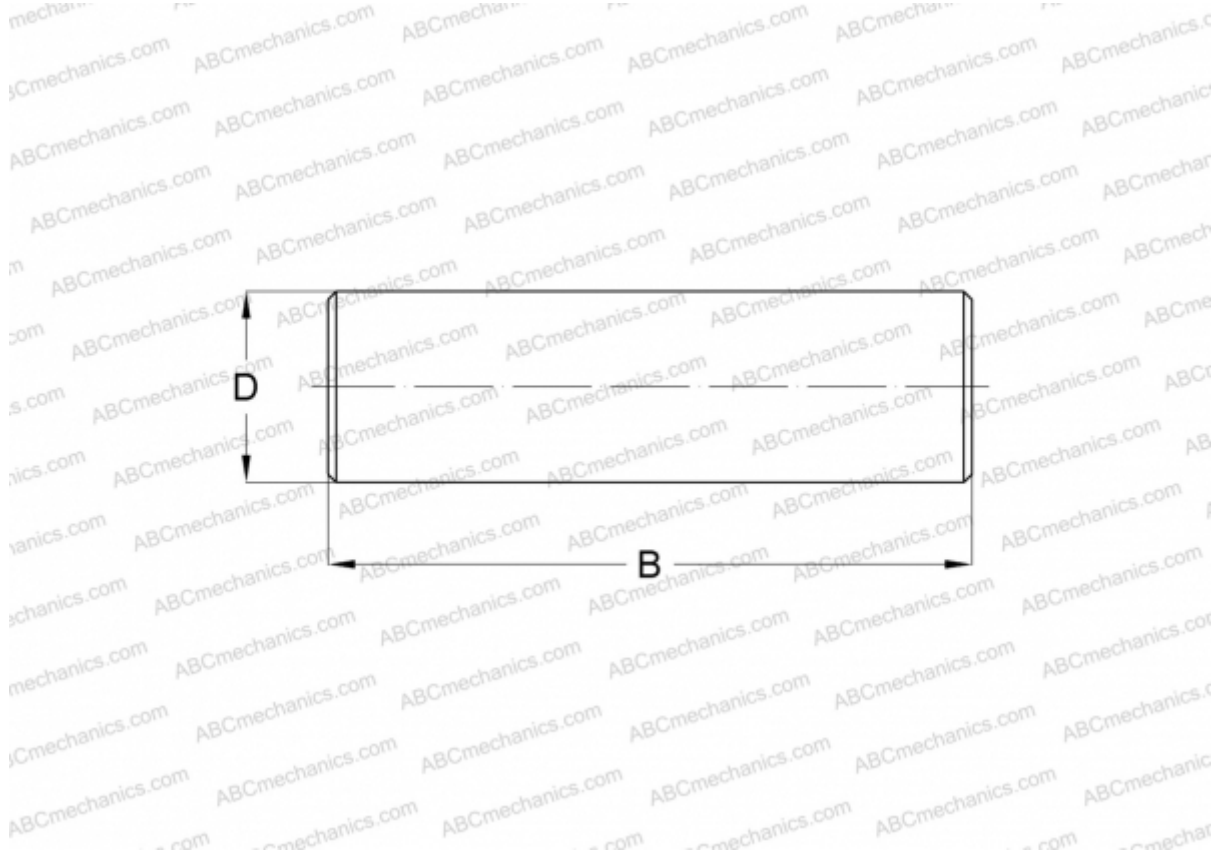

RN-4x29.8 BF/G2 SKF

Needle rollers

TYPE: Rolling bearing parts and accessories, Rolling elements, Needle rollers, SKF production

Technical specification

DIMENSIONS, MM

D	4,000
B	29,800

WEIGHT, KG 0,003

MANUFACTURER [SKF](#)