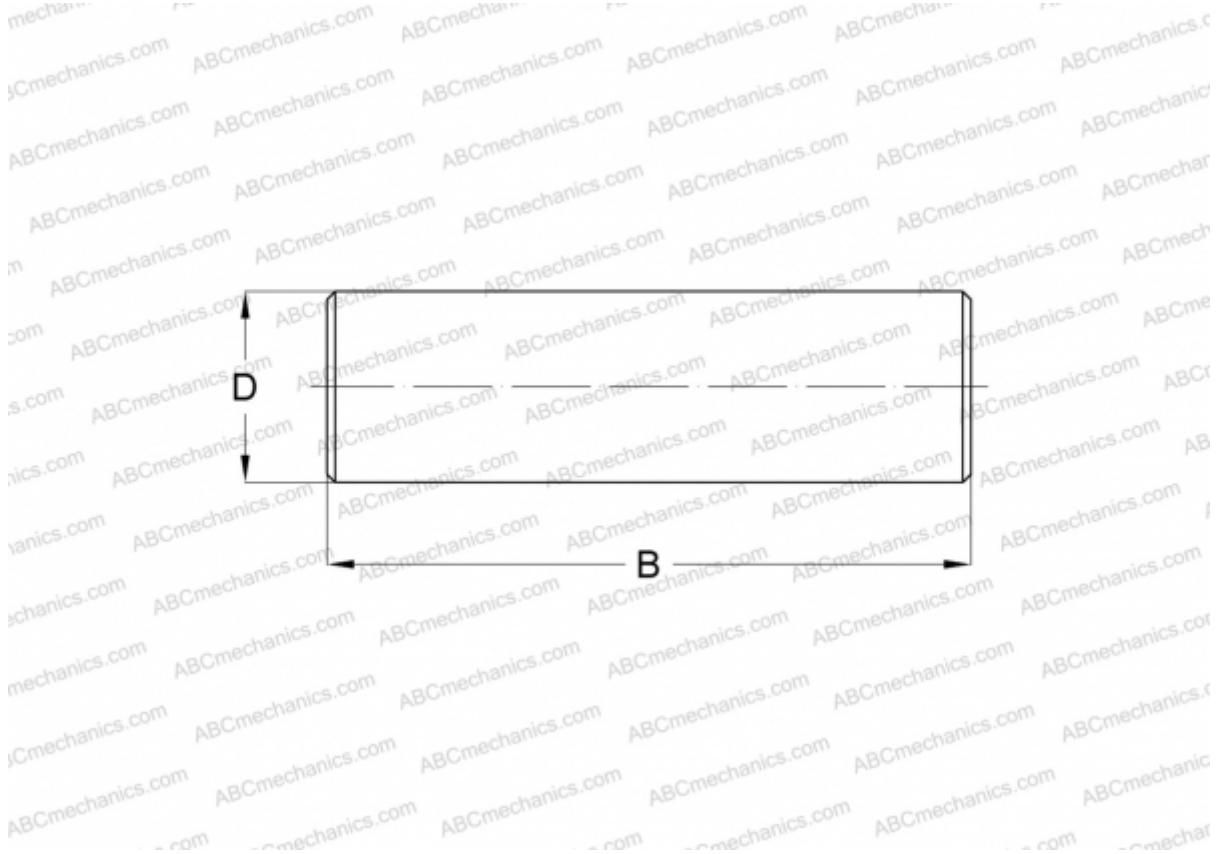

## RN-4x34.8 BF/G2 SKF

Needle rollers

TYPE: Rolling bearing parts and accessories, Rolling elements, Needle rollers, SKF production

### Technical specification

#### DIMENSIONS, MM

D	4,000
B	34,800

**WEIGHT, KG** 0,003

**MANUFACTURER** [SKF](#)