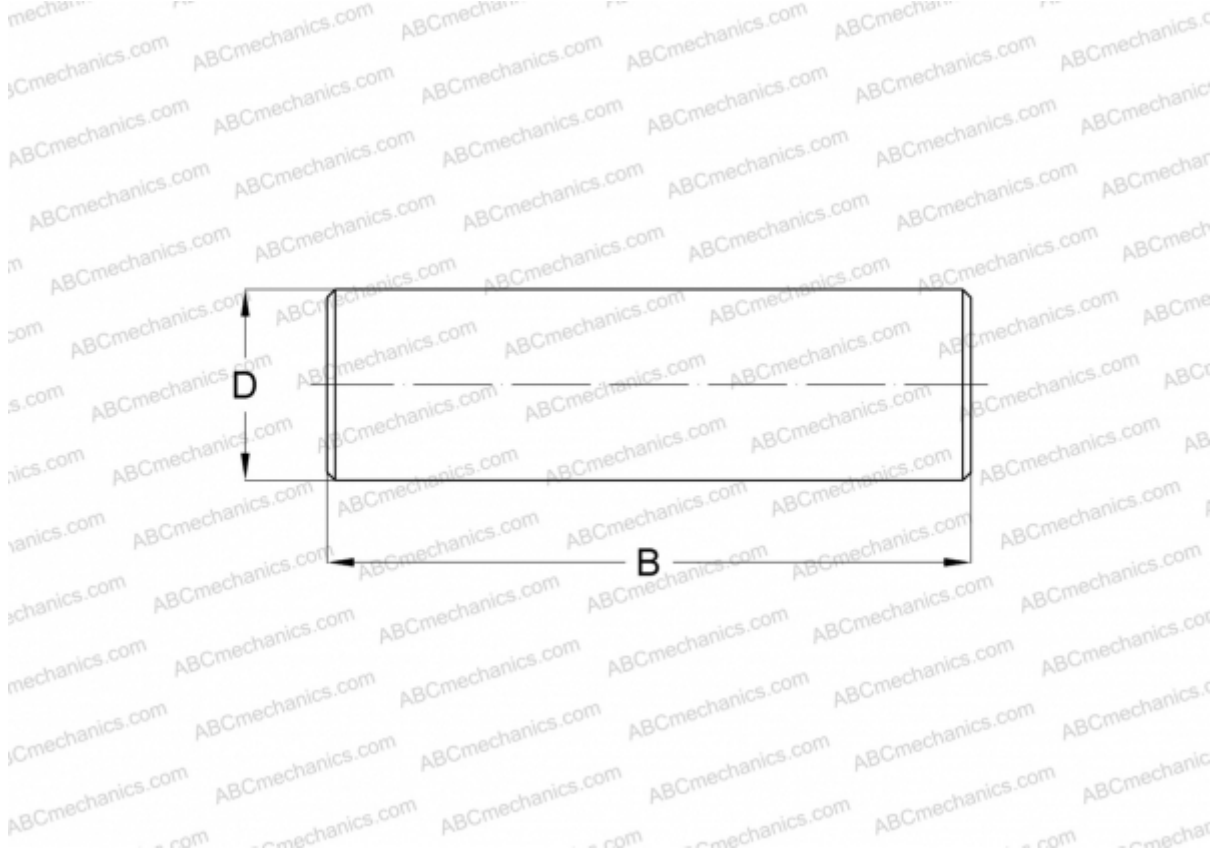

RN-4x39.8 BF/G2 SKF

Needle rollers

TYPE: Rolling bearing parts and accessories, Rolling elements, Needle rollers, SKF production

Technical specification

DIMENSIONS, MM

D	4,000
B	39,800

WEIGHT, KG 0,004

MANUFACTURER [SKF](#)