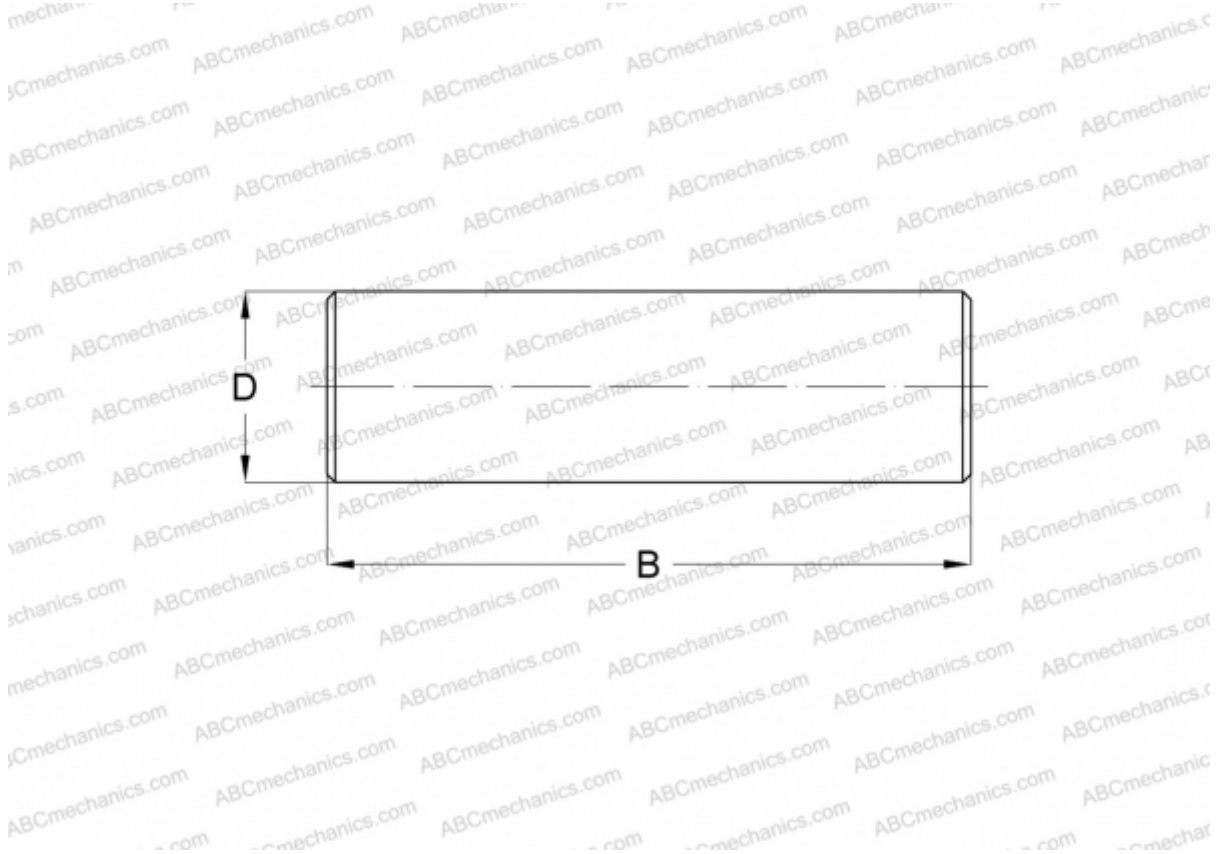

RN-5x15.8 BF/G2 SKF

Needle rollers

TYPE: Rolling bearing parts and accessories, Rolling elements, Needle rollers, SKF production

Technical specification

DIMENSIONS, MM

D	5,000
B	15,800

WEIGHT, KG 0,002

MANUFACTURER [SKF](#)