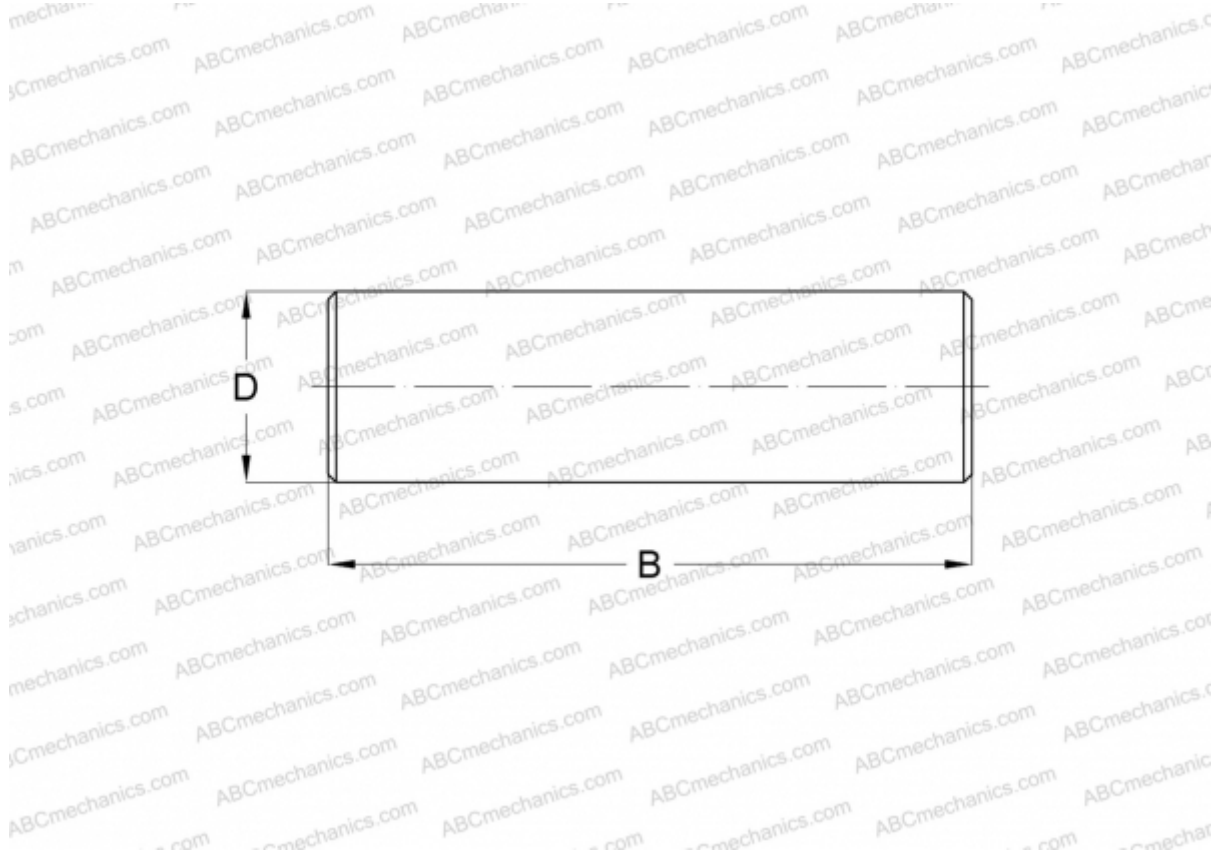

## RN-5x19.8 BF/G2 SKF

Needle rollers

TYPE: Rolling bearing parts and accessories, Rolling elements, Needle rollers, SKF production

### Technical specification

#### DIMENSIONS, MM

D	5,000
B	19,800

**WEIGHT, KG** 0,003

**MANUFACTURER** [SKF](#)