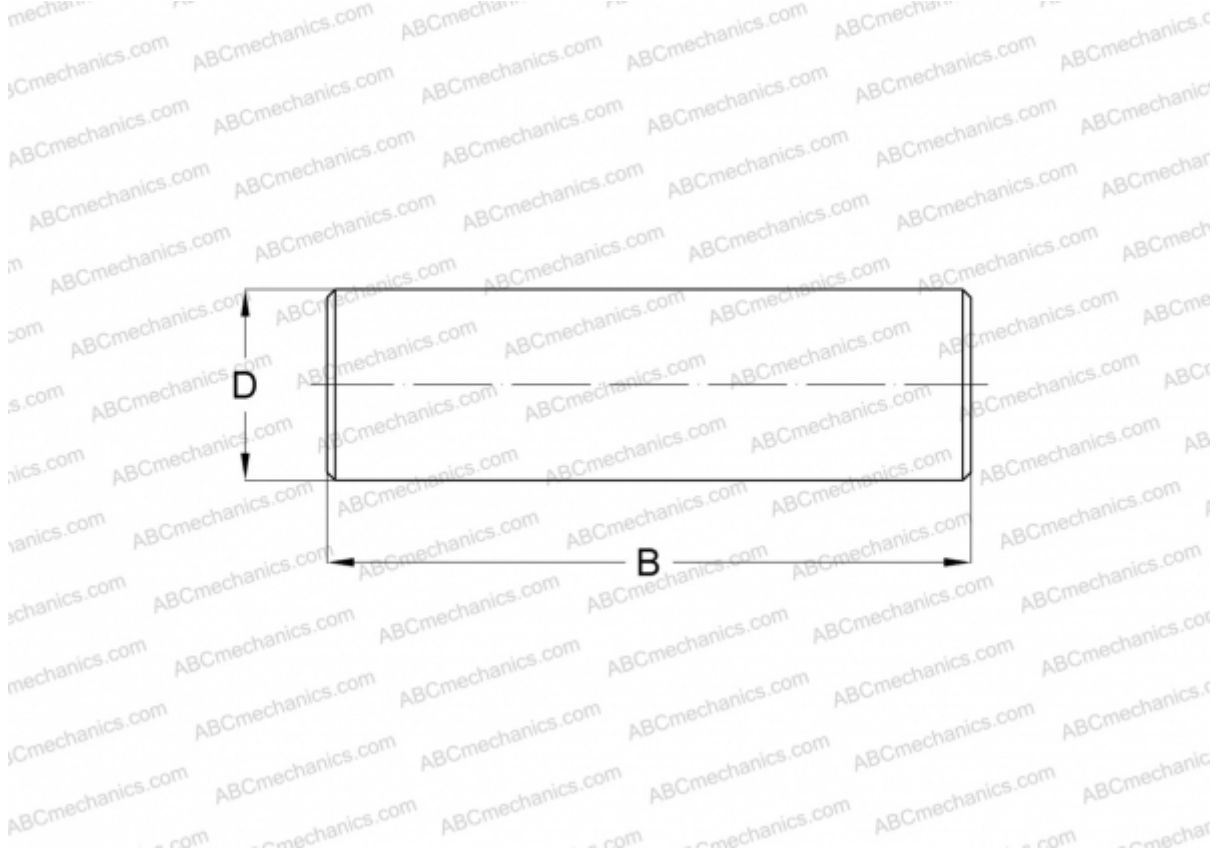

RN-5x25.8 BF/G2 SKF

Needle rollers

TYPE: Rolling bearing parts and accessories, Rolling elements, Needle rollers, SKF production

Technical specification

DIMENSIONS, MM

D	5,000
B	25,800

WEIGHT, KG 0,004

MANUFACTURER [SKF](#)