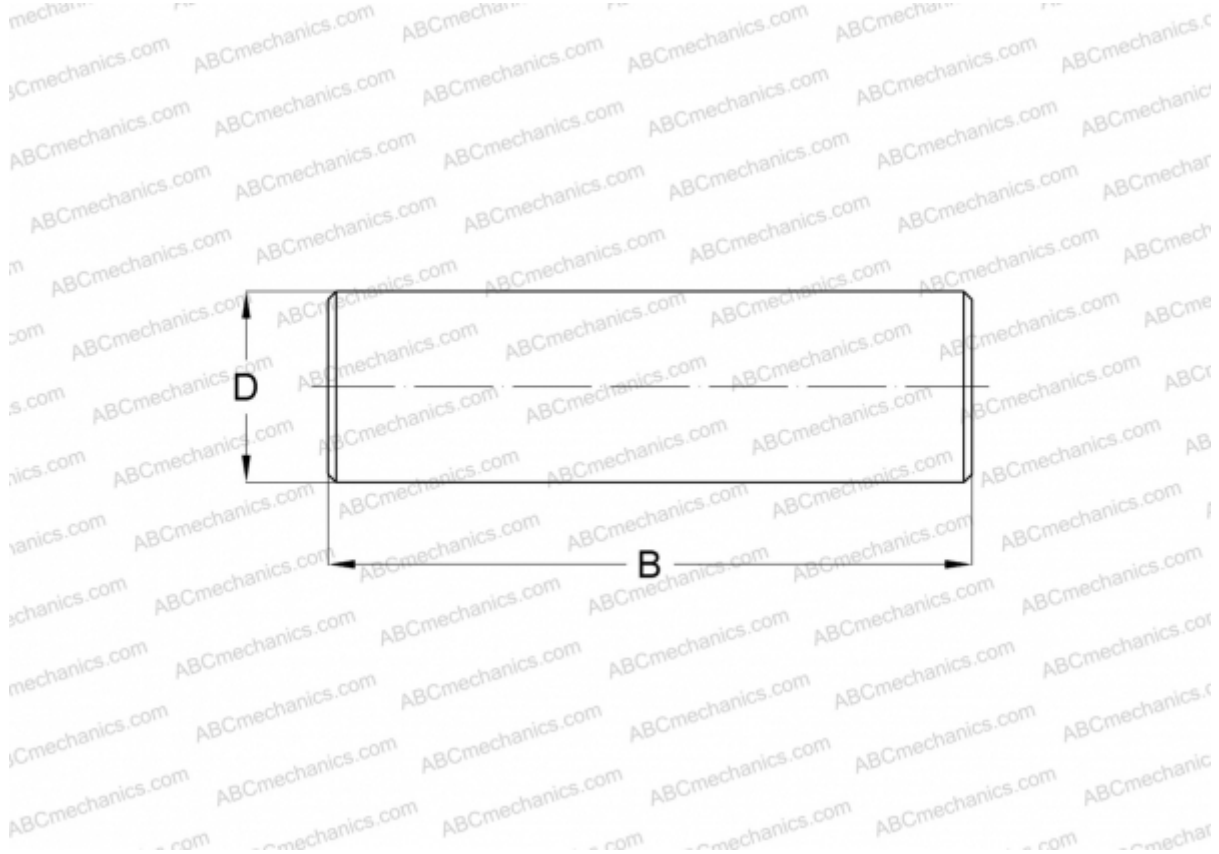

RN-5x29.8 BF/G2 SKF

Needle rollers

TYPE: Rolling bearing parts and accessories, Rolling elements, Needle rollers, SKF production

Technical specification

DIMENSIONS, MM

D	5,000
B	29,800

WEIGHT, KG 0,005

MANUFACTURER [SKF](#)