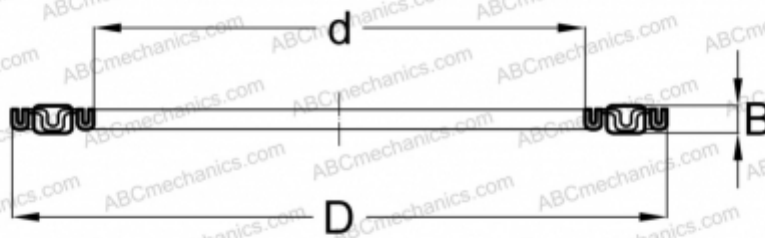

AXK 0821 TN SKF

Needle roller thrust bearings

TYPE: Roller bearings, Thrust roller bearing, Needle, Needle roller and cage assemblies, single direction

Technical specification

DIMENSIONS, MM

d	8,000
D	21,000
B	2,000

WEIGHT, KG 0,002

MANUFACTURER [SKF](#)

INTERCHANGE

ABC	AXK 0821
FAG	AXK0821-TV
INA	AXK0821-TV
TORRINGTON	FNT-821

CALCULATION DATA

Basic dynamic load rating, C	7,200 kN
Basic static load rating, Co	20,000 kN