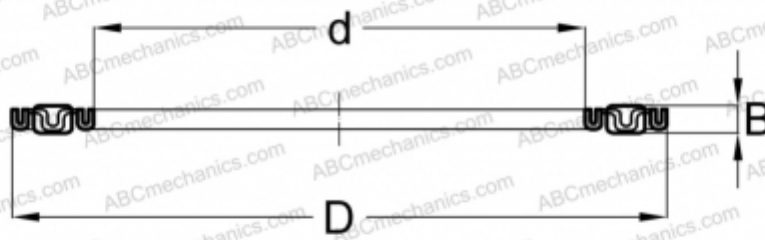

AXK 2542 SKF

Needle roller thrust bearings

TYPE: Roller bearings, Thrust roller bearing, Needle, Needle roller and cage assemblies, single direction

Technical specification

DIMENSIONS, MM

| | |
|---|--------|
| d | 25,000 |
| D | 42,000 |
| B | 2,000 |