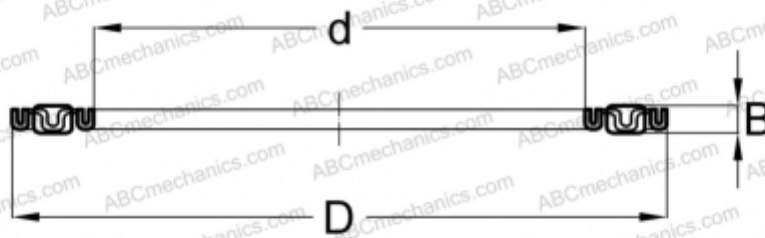

## AXK 3552 SKF

Needle roller thrust bearings

TYPE: Roller bearings, Thrust roller bearing, Needle, Needle roller and cage assemblies, single direction

### Technical specification

#### DIMENSIONS, MM

d	35,000
D	52,000
B	2,000

**WEIGHT, KG** 0,010

**MANUFACTURER** [SKF](#)