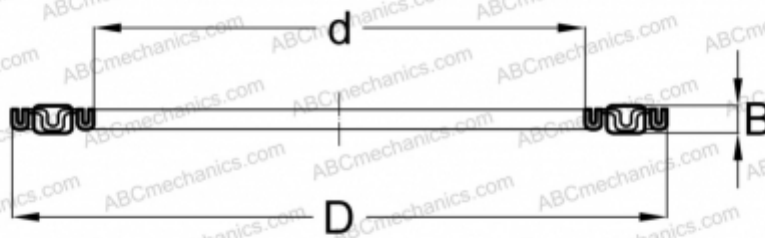

## AXK 5578 SKF

Needle roller thrust bearings

TYPE: Roller bearings, Thrust roller bearing, Needle, Needle roller and cage assemblies, single direction

### Technical specification

#### DIMENSIONS, MM

d	55,000
D	78,000
B	3,000

**WEIGHT, KG** 0,028

**MANUFACTURER** [SKF](#)