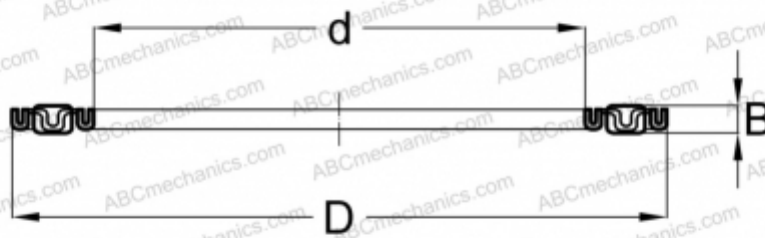

AXK 80105 SKF

Needle roller thrust bearings

TYPE: Roller bearings, Thrust roller bearing, Needle, Needle roller and cage assemblies, single direction

Technical specification

DIMENSIONS, MM

| | |
|---|---------|
| d | 80,000 |
| D | 105,000 |
| B | 4,000 |