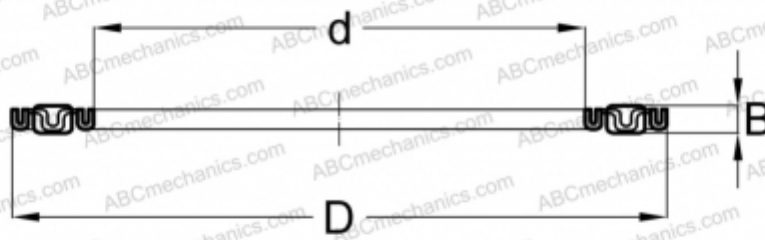

AXK 85110 SKF

Needle roller thrust bearings

TYPE: Roller bearings, Thrust roller bearing, Needle, Needle roller and cage assemblies, single direction

Technical specification

DIMENSIONS, MM

d	85,000
D	110,000
B	4,000