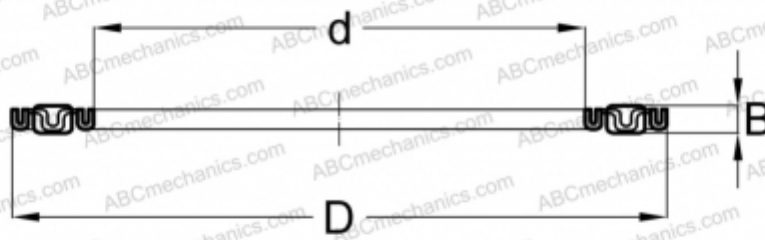

## AXK 120155 SKF

Needle roller thrust bearings

TYPE: Roller bearings, Thrust roller bearing, Needle, Needle roller and cage assemblies, single direction

### Technical specification

#### DIMENSIONS, MM

d	120,000
D	155,000
B	4,000

**WEIGHT, KG** 0,131

**MANUFACTURER** [SKF](#)