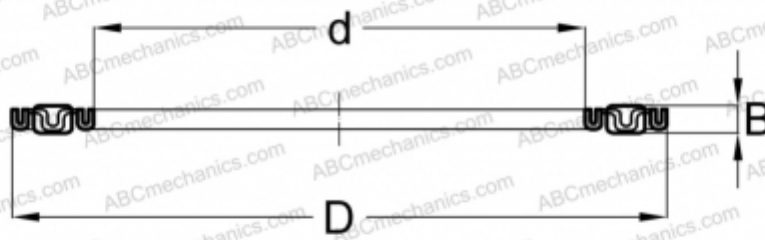

## AXK 130170 SKF

Needle roller thrust bearings

TYPE: Roller bearings, Thrust roller bearing, Needle, Needle roller and cage assemblies, single direction

### Technical specification

#### DIMENSIONS, MM

d	130,000
D	170,000
B	5,000

**WEIGHT, KG** 0,205

**MANUFACTURER** [SKF](#)