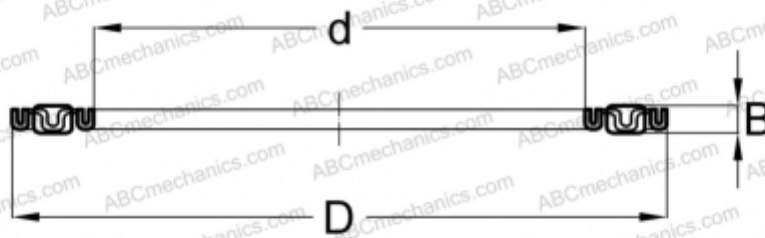

AXK 140180 SKF

Needle roller thrust bearings

TYPE: Roller bearings, Thrust roller bearing, Needle, Needle roller and cage assemblies, single direction

Technical specification

DIMENSIONS, MM

d	140,000
D	180,000
B	5,000

WEIGHT, KG 0,219

MANUFACTURER [SKF](#)

INTERCHANGE

ABC	AXK 140180
FAG	AXK140180/ ANK140180
INA	AXK140180
NTN	AAXK 1128
TORRINGTON	AXK-140180

CALCULATION DATA

Basic dynamic load rating, C	116,000 kN
------------------------------	------------