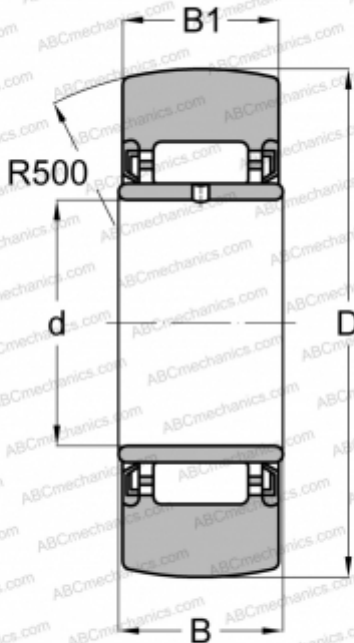

NA 22/6 2RS ABC

Yoke type track roller

TYPE: Roller bearings, Yoke type track rollers, Without axial guidance, With an inner ring, Outer ring without ribs, contact seals on both side

Technical specification

DIMENSIONS, MM

d	6,000
D	19,000
B	12,000
B1	11,800

MANUFACTURER

[ABC](#)

INTERCHANGE

FAG	NA 22/6 2RSR
SKF	NA 22/6.2RS
TORRINGTON	NA 22/6 2RS
INA	NA22/6-2RSR