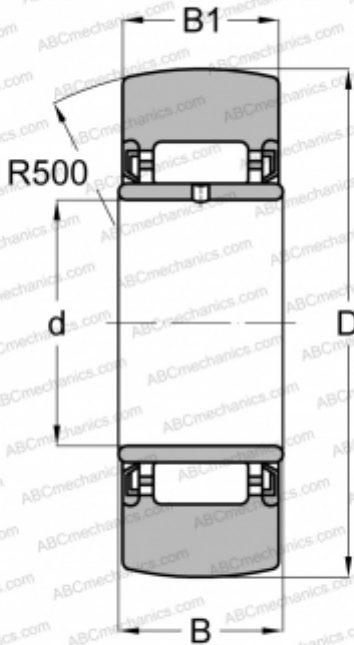

## NA 22/6 2RSR FAG

Yoke type track roller

TYPE: Roller bearings, Yoke type track rollers, Without axial guidance, With an inner ring, Outer ring without ribs, contact seals on both side

### Technical specification

#### DIMENSIONS, MM

d	6,000
D	19,000
B	12,000
B1	11,800

#### INTERCHANGE

ABC	<a href="#">NA 22/6 2RS</a>
SKF	<a href="#">NA 22/6.2RS</a>
TORRINGTON	<a href="#">NA 22/6 2RS</a>
INA	<a href="#">NA22/6-2RSR</a>