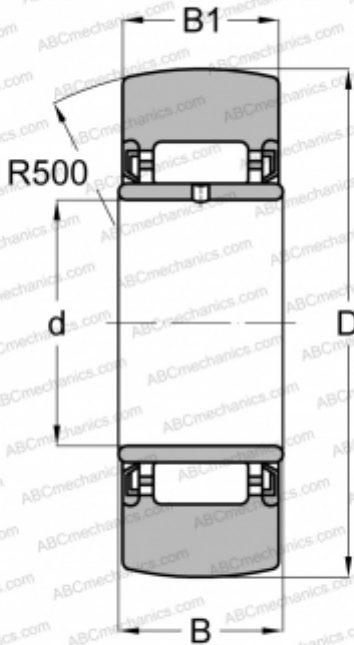

NA 22/6.2RS SKF

Yoke type track roller

TYPE: Roller bearings, Yoke type track rollers, Without axial guidance, With an inner ring, Outer ring without ribs, contact seals on both side

Technical specification

DIMENSIONS, MM

d	6,000
D	19,000
B	12,000
B1	11,800

MANUFACTURER

[SKF](#)

INTERCHANGE

ABC	NA 22/6 2RS
FAG	NA 22/6 2RSR
TORRINGTON	NA 22/6 2RS
INA	NA22/6-2RSR

CALCULATION DATA

Basic dynamic load rating, C	4,020 kN
Basic static load rating, Co	3,650 kN
Fatigue load limit, Pu	0,425 kN
Limiting speed	7000 r/min