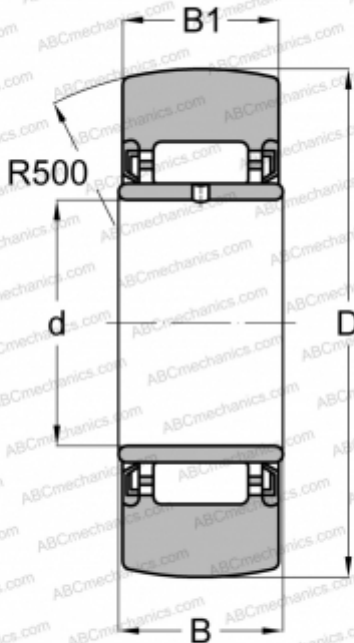

## NA 22/6 2RS TORRINGTON

Yoke type track roller

TYPE: Roller bearings, Yoke type track rollers, Without axial guidance, With an inner ring, Outer ring without ribs, contact seals on both side

### Technical specification

#### DIMENSIONS, MM

d	6,000
D	19,000
B	12,000
B1	11,800