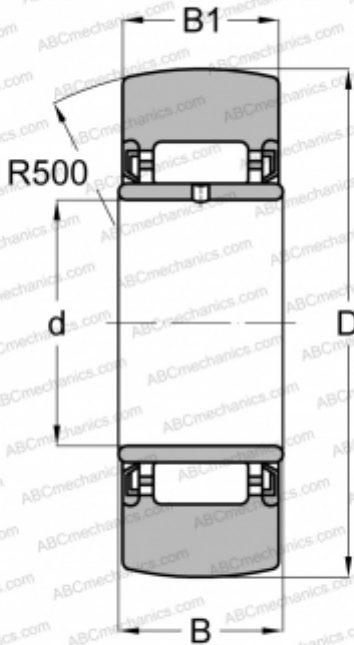

NA 22/8.2RS SKF

Yoke type track roller

TYPE: Roller bearings, Yoke type track rollers, Without axial guidance, With an inner ring, Outer ring without ribs, contact seals on both side

Technical specification

DIMENSIONS, MM

d	8,000
D	24,000
B	12,000
B1	11,800

MANUFACTURER

[SKF](#)

INTERCHANGE

ABC	NA 22/8 2RS
FAG	NA 22/8 2RSR
TORRINGTON	NA 22/8 2RS
INA	NA22/8-2RSR

CALCULATION DATA

Basic dynamic load rating, C	4,680 kN
Basic static load rating, Co	4,550 kN
Fatigue load limit, Pu	0,540 kN
Limiting speed	6700 r/min