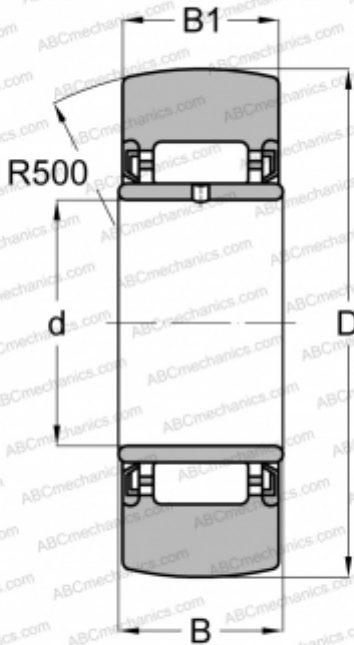

NA 22/8 2RS TORRINGTON

Yoke type track roller

TYPE: Roller bearings, Yoke type track rollers, Without axial guidance, With an inner ring, Outer ring without ribs, contact seals on both side

Technical specification

DIMENSIONS, MM

| | |
|----|--------|
| d | 8,000 |
| D | 24,000 |
| B | 12,000 |
| B1 | 11,800 |

MANUFACTURER

[TORRINGTON](#)

INTERCHANGE

| | |
|-----|------------------------------|
| ABC | NA 22/8 2RS |
| FAG | NA 22/8 2RSR |
| SKF | NA 22/8.2RS |
| INA | NA22/8-2RSR |