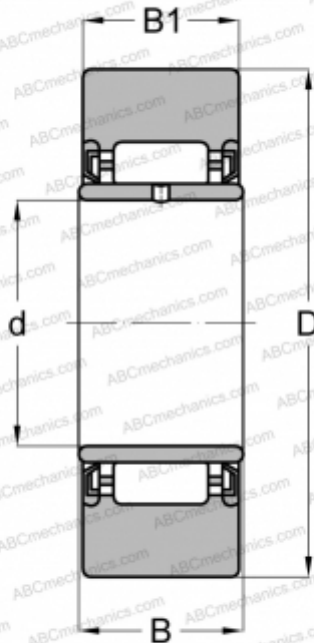

NA 22/6.2RS.X SKF

Yoke type track roller

TYPE: Roller bearings, Yoke type track rollers, Without axial guidance, With an inner ring, Outer ring without ribs, contact seals on both side, cylindrical outer ring

Technical specification

DIMENSIONS, MM

| | |
|----|--------|
| d | 6,000 |
| D | 19,000 |
| B | 12,000 |
| B1 | 11,800 |

WEIGHT, KG

0,022

MANUFACTURER

[SKF](#)

INTERCHANGE

| | |
|------------|---------------------------------|
| ABC | NA 22/6 2RSX |
| FAG | NA 22/6 2RSR DZ |
| INA | NA 22/6 2RSX |
| TORRINGTON | NA 22/6 2RS DZ |

CALCULATION DATA

| | |
|------------------------------|------------|
| Basic dynamic load rating, C | 4,020 kN |
| Basic static load rating, Co | 3,650 kN |
| Fatigue load limit, Pu | 0,425 kN |
| Limiting speed | 7000 r/min |