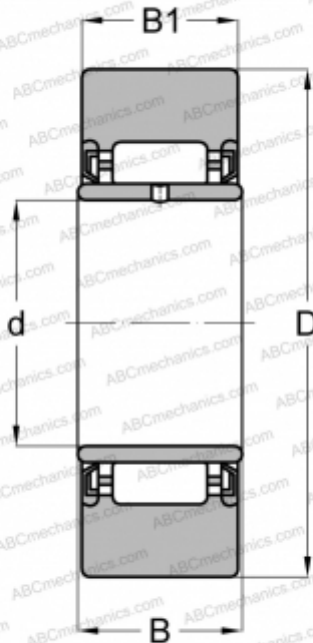

NA 22/8.2RS.X SKF

Yoke type track roller

TYPE: Roller bearings, Yoke type track rollers, Without axial guidance, With an inner ring, Outer ring without ribs, contact seals on both side, cylindrical outer ring

Technical specification

DIMENSIONS, MM

d	8,000
D	24,000
B	12,000
B1	11,800

WEIGHT, KG

0,034

MANUFACTURER

[SKF](#)

INTERCHANGE

ABC	NA 22/8 2RSX
FAG	NA 22/8 2RSR DZ
INA	NA 22/8 2RSX
TORRINGTON	NA 22/8 2RS DZ

CALCULATION DATA

Basic dynamic load rating, C	4,680 kN
Basic static load rating, Co	4,550 kN
Fatigue load limit, Pu	0,540 kN
Limiting speed	6700 r/min