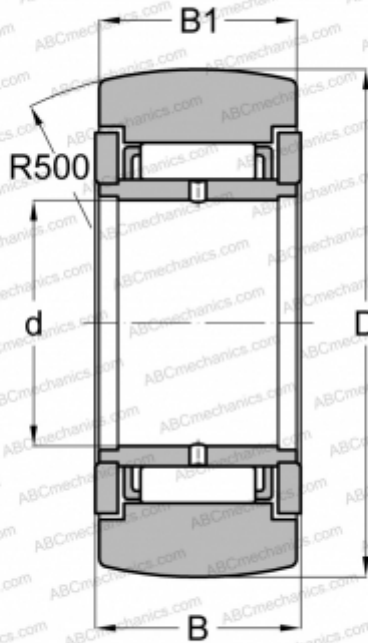

STO 6 ZZ ABC

Yoke type track roller

TYPE: Roller bearings, Yoke type track rollers, Without axial guidance, Outer ring without ribs, shields 2Z, With an inner ring

Technical specification

DIMENSIONS, MM

d	6,000
D	19,000
B	14,000
B1	13,800

WEIGHT, KG

0,027

MANUFACTURER

[ABC](#)

INTERCHANGE

FAG	STO 6 2Z(NAST 6 2Z)
SKF	NAST 6 2Z
TORRINGTON	STO 6 ZZ
IKO	NAST 6 ZZR