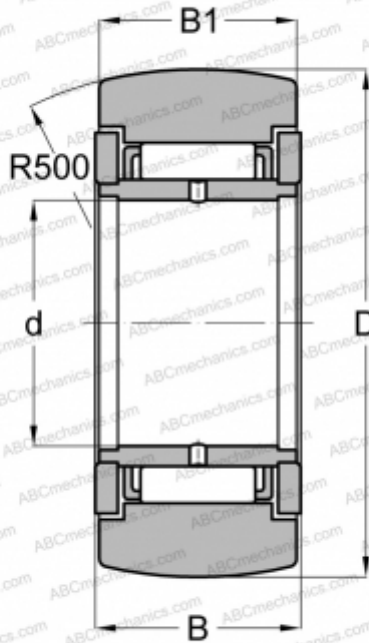

NAST 6 2Z SKF

Yoke type track roller

TYPE: Roller bearings, Yoke type track rollers, Without axial guidance, Outer ring without ribs, shields 2Z, With an inner ring

Technical specification

DIMENSIONS, MM

d	6,000
D	19,000
B	14,000
B1	13,800

WEIGHT, KG

0,027

MANUFACTURER

[SKF](#)

INTERCHANGE

ABC	STO 6 ZZ
FAG	STO 6 2Z(NAST 6 2Z)
TORRINGTON	STO 6 ZZ
IKO	NAST 6 ZZR