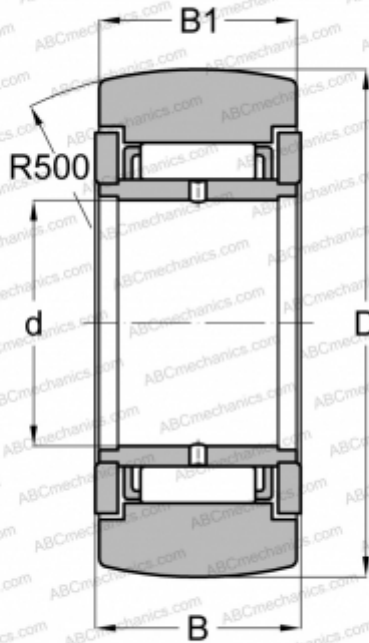

## STO 8 ZZ ABC

Yoke type track roller

TYPE: Roller bearings, Yoke type track rollers, Without axial guidance, Outer ring without ribs, shields 2Z, With an inner ring

#### DIMENSIONS, MM

d	8,000
D	24,000
B	14,000
B1	13,800

#### WEIGHT, KG

0,041