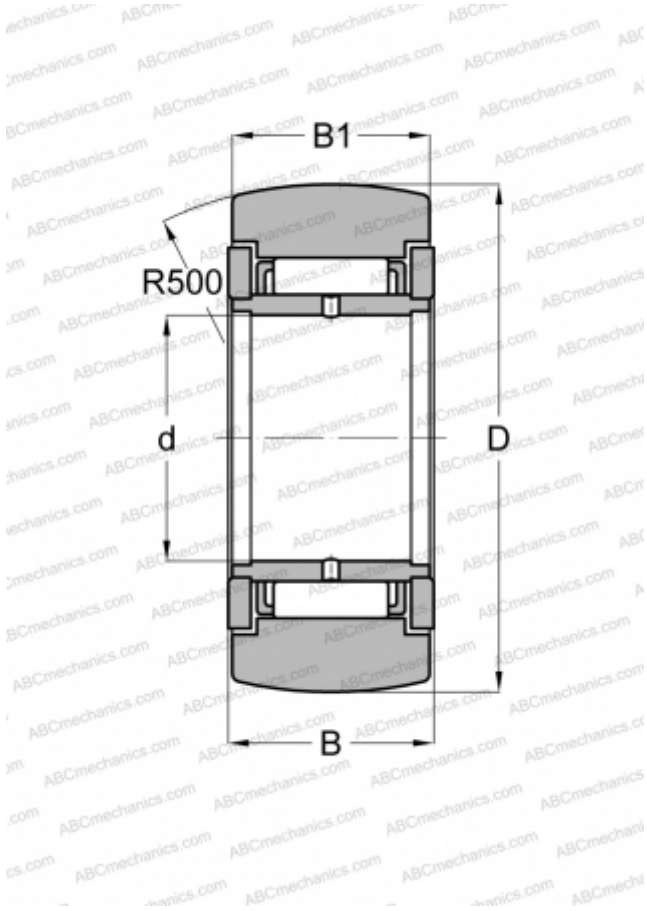

STO 15 ZZ ABC

Yoke type track roller

TYPE: Roller bearings, Yoke type track rollers, Without axial guidance, Outer ring without ribs, shields 2Z, With an inner ring

Technical specification

DIMENSIONS, MM

d	15,000
D	35,000
B	16,000
B1	15,800

WEIGHT, KG

0,091

MANUFACTURER

[ABC](#)

INTERCHANGE

FAG	STO 15 2Z(NAST 15 2Z)
SKF	NAST 15 2Z
TORRINGTON	STO 15 ZZ
IKO	NAST 15 ZZR