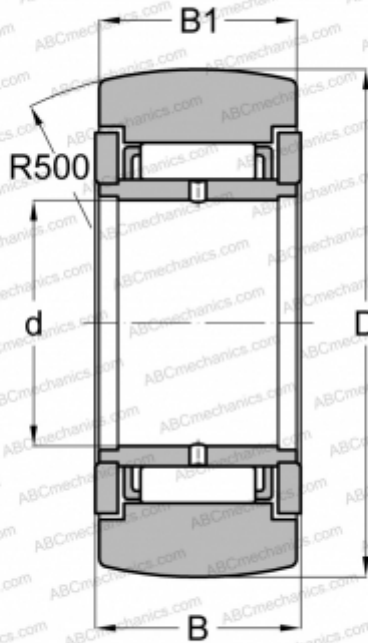

STO 25 ZZ ABC

Yoke type track roller

TYPE: Roller bearings, Yoke type track rollers, Without axial guidance, Outer ring without ribs, shields 2Z, With an inner ring

Technical specification

DIMENSIONS, MM

d	25,000
D	52,000
B	20,000
B1	19,800

WEIGHT, KG

0,240

MANUFACTURER

[ABC](#)

INTERCHANGE

FAG	STO 25 2Z(NAST 25 2Z)
SKF	NAST 25 2Z
TORRINGTON	STO 25 2Z
IKO	NAST 25 ZZR