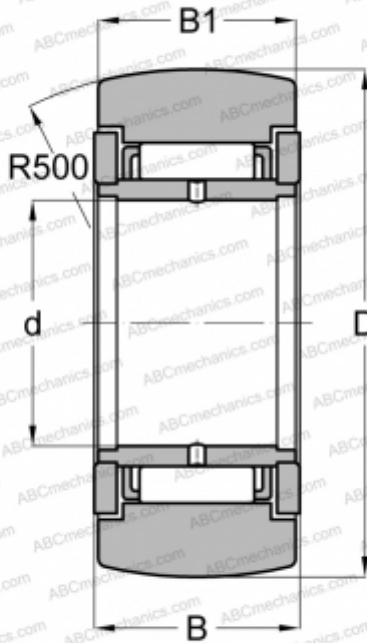

STO 25 2Z(NAST 25 2Z) FAG

Yoke type track roller

TYPE: Roller bearings, Yoke type track rollers, Without axial guidance, Outer ring without ribs, shields 2Z, With an inner ring

Technical specification

DIMENSIONS, MM

d	25,000
D	52,000
B	20,000
B1	19,800

WEIGHT, KG

0,240

MANUFACTURER

[FAG](#)

INTERCHANGE

ABC	STO 25 ZZ
SKF	NAST 25 2Z
TORRINGTON	STO 25 ZZ
IKO	NAST 25 ZZR