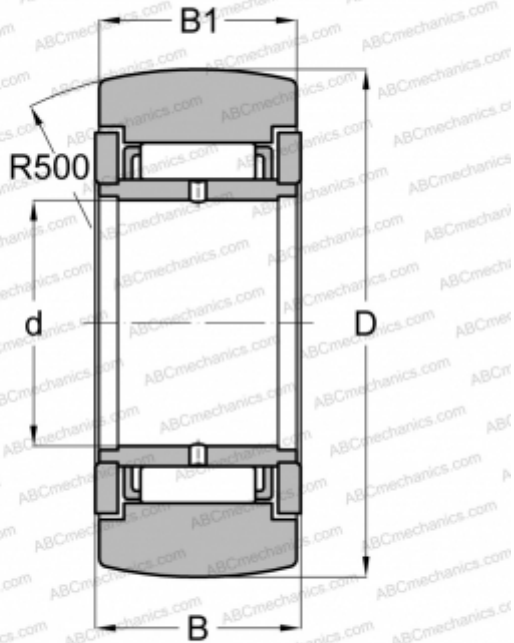

NAST 25 2Z SKF

Yoke type track roller

TYPE: Roller bearings, Yoke type track rollers, Without axial guidance, Outer ring without ribs, shields 2Z, With an inner ring

Technical specification

DIMENSIONS, MM

d	25,000
D	52,000
B	20,000
B1	19,800

WEIGHT, KG

0,240

MANUFACTURER

[SKF](#)

INTERCHANGE

ABC	STO 25 ZZ
FAG	STO 25 2Z(NAST 25 2Z)
TORRINGTON	STO 25 ZZ
IKO	NAST 25 ZZR