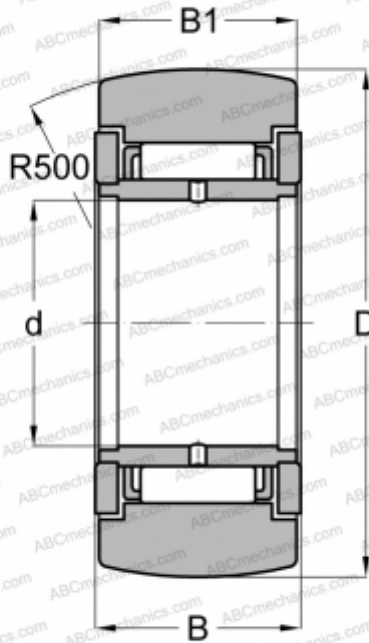

## STO 30 ZZ ABC

Yoke type track roller

TYPE: Roller bearings, Yoke type track rollers, Without axial guidance, Outer ring without ribs, shields 2Z, With an inner ring

#### DIMENSIONS, MM

d	30,000
D	62,000
B	25,000
B1	24,800

#### WEIGHT, KG

0,413