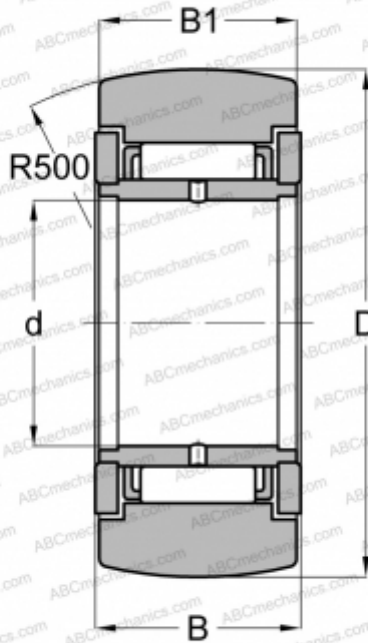

NAST 35 2Z SKF

Yoke type track roller

TYPE: Roller bearings, Yoke type track rollers, Without axial guidance, Outer ring without ribs, shields 2Z, With an inner ring

Technical specification

DIMENSIONS, MM

d	35,000
D	72,000
B	25,000
B1	24,800

WEIGHT, KG

0,558

MANUFACTURER

[SKF](#)

INTERCHANGE

ABC	STO 35 ZZ
FAG	STO 35 2Z(NAST 35 2Z)
TORRINGTON	STO 35 ZZ
IKO	NAST 35 ZZR