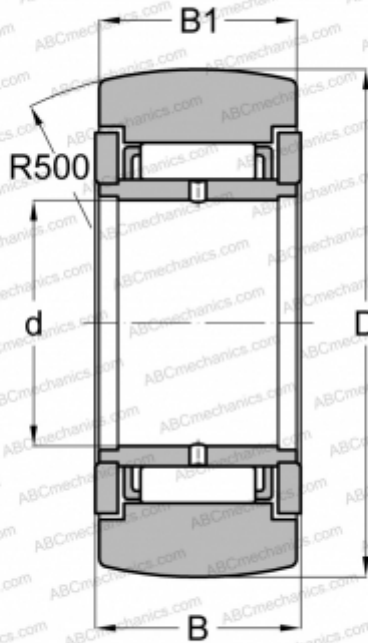

STO 35 ZZ TORRINGTON

Yoke type track roller

TYPE: Roller bearings, Yoke type track rollers, Without axial guidance, Outer ring without ribs, shields 2Z, With an inner ring

Technical specification

DIMENSIONS, MM

d	35,000
D	72,000
B	25,000
B1	24,800

WEIGHT, KG

0,558

MANUFACTURER

[TORRINGTON](#)

INTERCHANGE

ABC	STO 35 ZZ
FAG	STO 35 2Z(NAST 35 2Z)
SKF	NAST 35 2Z
IKO	NAST 35 ZZR