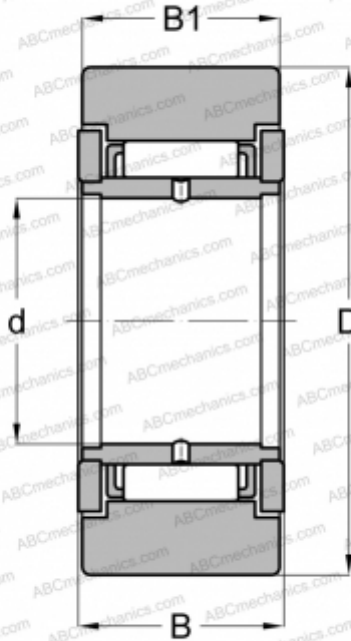

STO 6 ZZX ABC

Yoke type track roller

TYPE: Roller bearings, Yoke type track rollers, Without axial guidance, With an inner ring, Outer ring without ribs, shields 2Z, cylindrical outer ring

Technical specification

DIMENSIONS, MM

d	6,000
D	19,000
B	14,000
B1	13,800

WEIGHT, KG

0,027

MANUFACTURER

[ABC](#)

INTERCHANGE

FAG	STO 6 2Z DZ(NAST 6 2Z DZ)
SKF	NAST 6 P 2Z
TORRINGTON	STO 6 ZZ DZ
IKO	NAST 6 ZZ