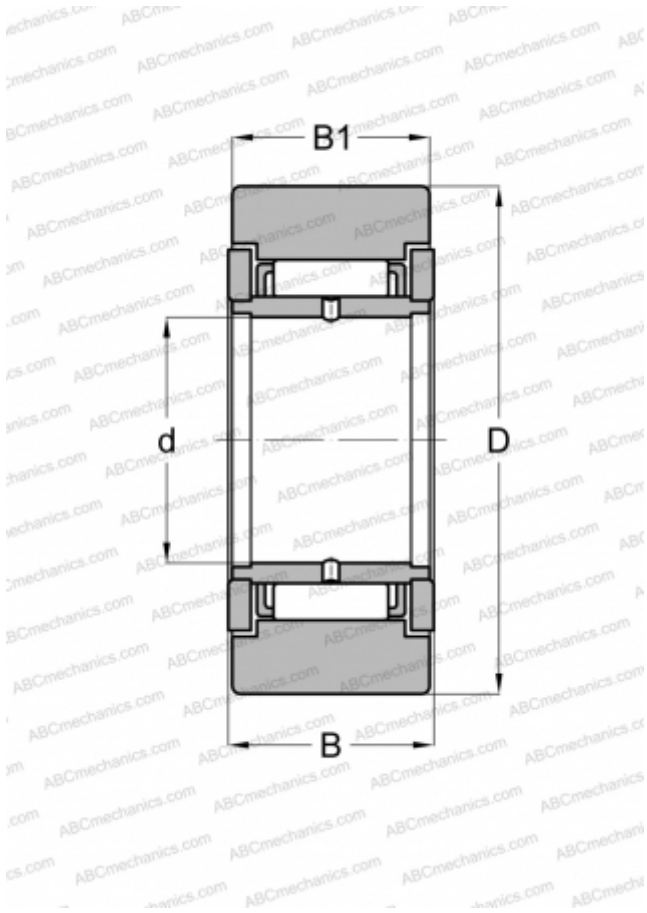

## STO 6 2Z DZ(NAST 6 2Z DZ) FAG

Yoke type track roller

TYPE: Roller bearings, Yoke type track rollers, Without axial guidance, With an inner ring, Outer ring without ribs, shields 2Z, cylindrical outer ring

#### DIMENSIONS, MM

d	6,000
D	19,000
B	14,000
B1	13,800

#### WEIGHT, KG

0,027