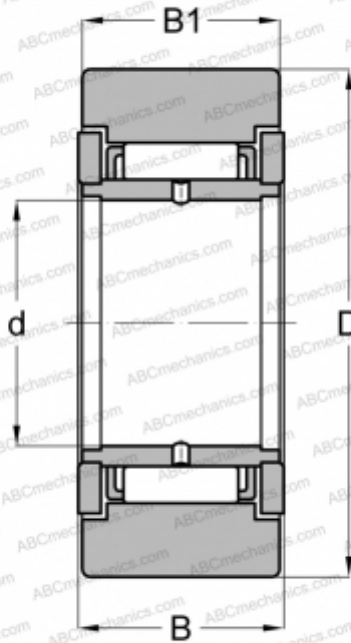

## STO 6 ZZ DZ TORRINGTON

Yoke type track roller

TYPE: Roller bearings, Yoke type track rollers, Without axial guidance, With an inner ring, Outer ring without ribs, shields 2Z, cylindrical outer ring

### Technical specification

#### DIMENSIONS, MM

d	6,000
D	19,000
B	14,000
B1	13,800

#### WEIGHT, KG

0,027