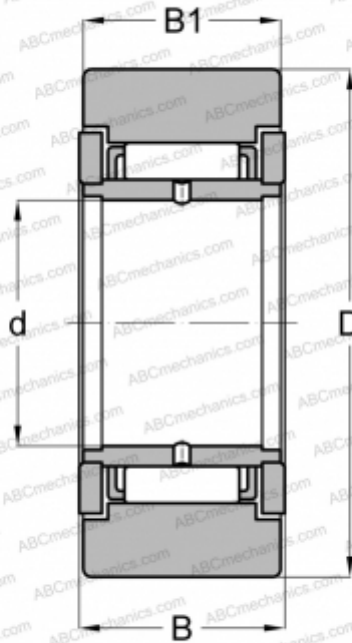

STO 8 ZZ ABC

Yoke type track roller

TYPE: Roller bearings, Yoke type track rollers, Without axial guidance, With an inner ring, Outer ring without ribs, shields 2Z, cylindrical outer ring

Technical specification

DIMENSIONS, MM

d	8,000
D	24,000
B	14,000
B1	13,800

WEIGHT, KG

0,041

MANUFACTURER

[ABC](#)

INTERCHANGE

FAG	STO 8 ZZ DZ(NAST 8 ZZ DZ)
SKF	NAST 8 P 2Z
TORRINGTON	STO 8 ZZ DZ
IKO	NAST 8 ZZ