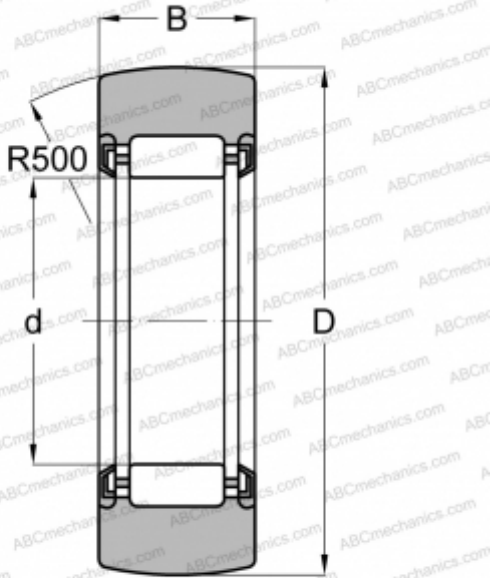

RNA 22/6 2RSR ABC

Yoke type track roller

TYPE: Roller bearings, Yoke type track rollers, Without axial guidance, Outer ring without ribs, contact seals on both side, Without an inner ring

Technical specification

DIMENSIONS, MM

d	10,000
D	19,000
B	11,800

WEIGHT, KG

0,014

MANUFACTURER

[ABC](#)

INTERCHANGE

FAG	RNA 22/6 2RSR
INA	RNA 22/6 2RSR
SKF	RNA 22/6.2RS
TORRINGTON	RNA 22/6 2RS