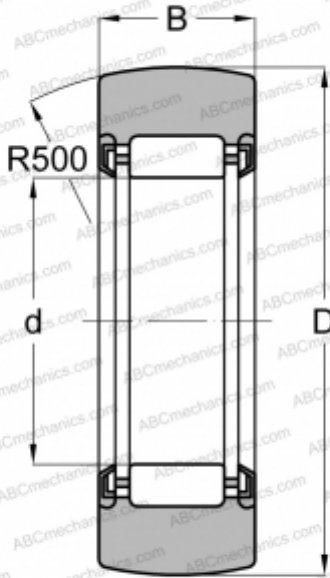

## RNA 22/6 2RSR FAG

Yoke type track roller

TYPE: Roller bearings, Yoke type track rollers, Without axial guidance, Outer ring without ribs, contact seals on both side, Without an inner ring

### Technical specification

#### DIMENSIONS, MM

d	10,000
D	19,000
B	11,800

#### WEIGHT, KG

0,014