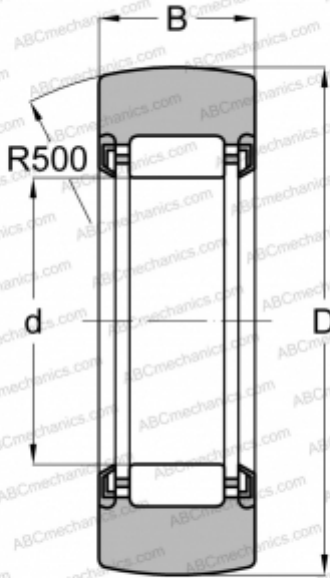

RNA 22/6 2RSR INA

Yoke type track roller

TYPE: Roller bearings, Yoke type track rollers, Without axial guidance, Outer ring without ribs, contact seals on both side, Without an inner ring

Technical specification

DIMENSIONS, MM

d	10,000
D	19,000
B	11,800

WEIGHT, KG

0,014

MANUFACTURER

[INA](#)

INTERCHANGE

ABC	RNA 22/6 2RSR
FAG	RNA 22/6 2RSR
SKF	RNA 22/6.2RS
TORRINGTON	RNA 22/6 2RS