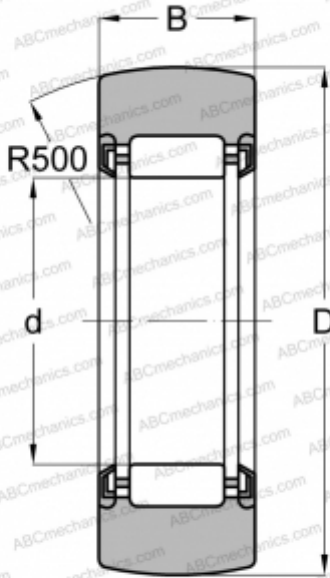

## RNA 22/6.2RS SKF

Yoke type track roller

TYPE: Roller bearings, Yoke type track rollers, Without axial guidance, Outer ring without ribs, contact seals on both side, Without an inner ring

### Technical specification

#### DIMENSIONS, MM

d	10,000
D	19,000
B	11,800

#### WEIGHT, KG

0,018