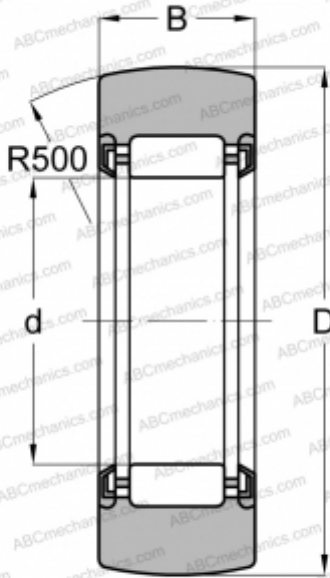

RNA 22/6 2RS TORRINGTON

Yoke type track roller

TYPE: Roller bearings, Yoke type track rollers, Without axial guidance, Outer ring without ribs, contact seals on both side, Without an inner ring

Technical specification

DIMENSIONS, MM

d	10,000
D	19,000
B	11,800

WEIGHT, KG

0,014

MANUFACTURER

[TORRINGTON](#)

INTERCHANGE

ABC	RNA 22/6 2RSR
FAG	RNA 22/6 2RSR
INA	RNA 22/6 2RSR
SKF	RNA 22/6.2RS