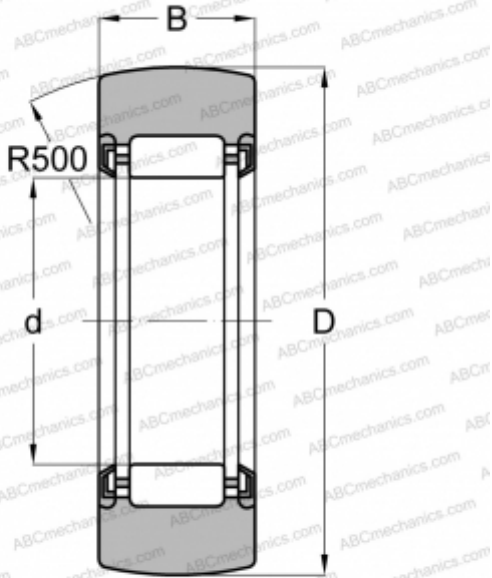

RNA 22/8 2RSR ABC

Yoke type track roller

TYPE: Roller bearings, Yoke type track rollers, Without axial guidance, Outer ring without ribs, contact seals on both side, Without an inner ring

Technical specification

DIMENSIONS, MM

d	12,000
D	24,000
B	11,800

WEIGHT, KG

0,027

MANUFACTURER

[ABC](#)

INTERCHANGE

FAG	RNA 22/8 2RSR
INA	RNA 22/8 2RSR
SKF	RNA 22/8.2RS
TORRINGTON	RNA 22/8 2RS